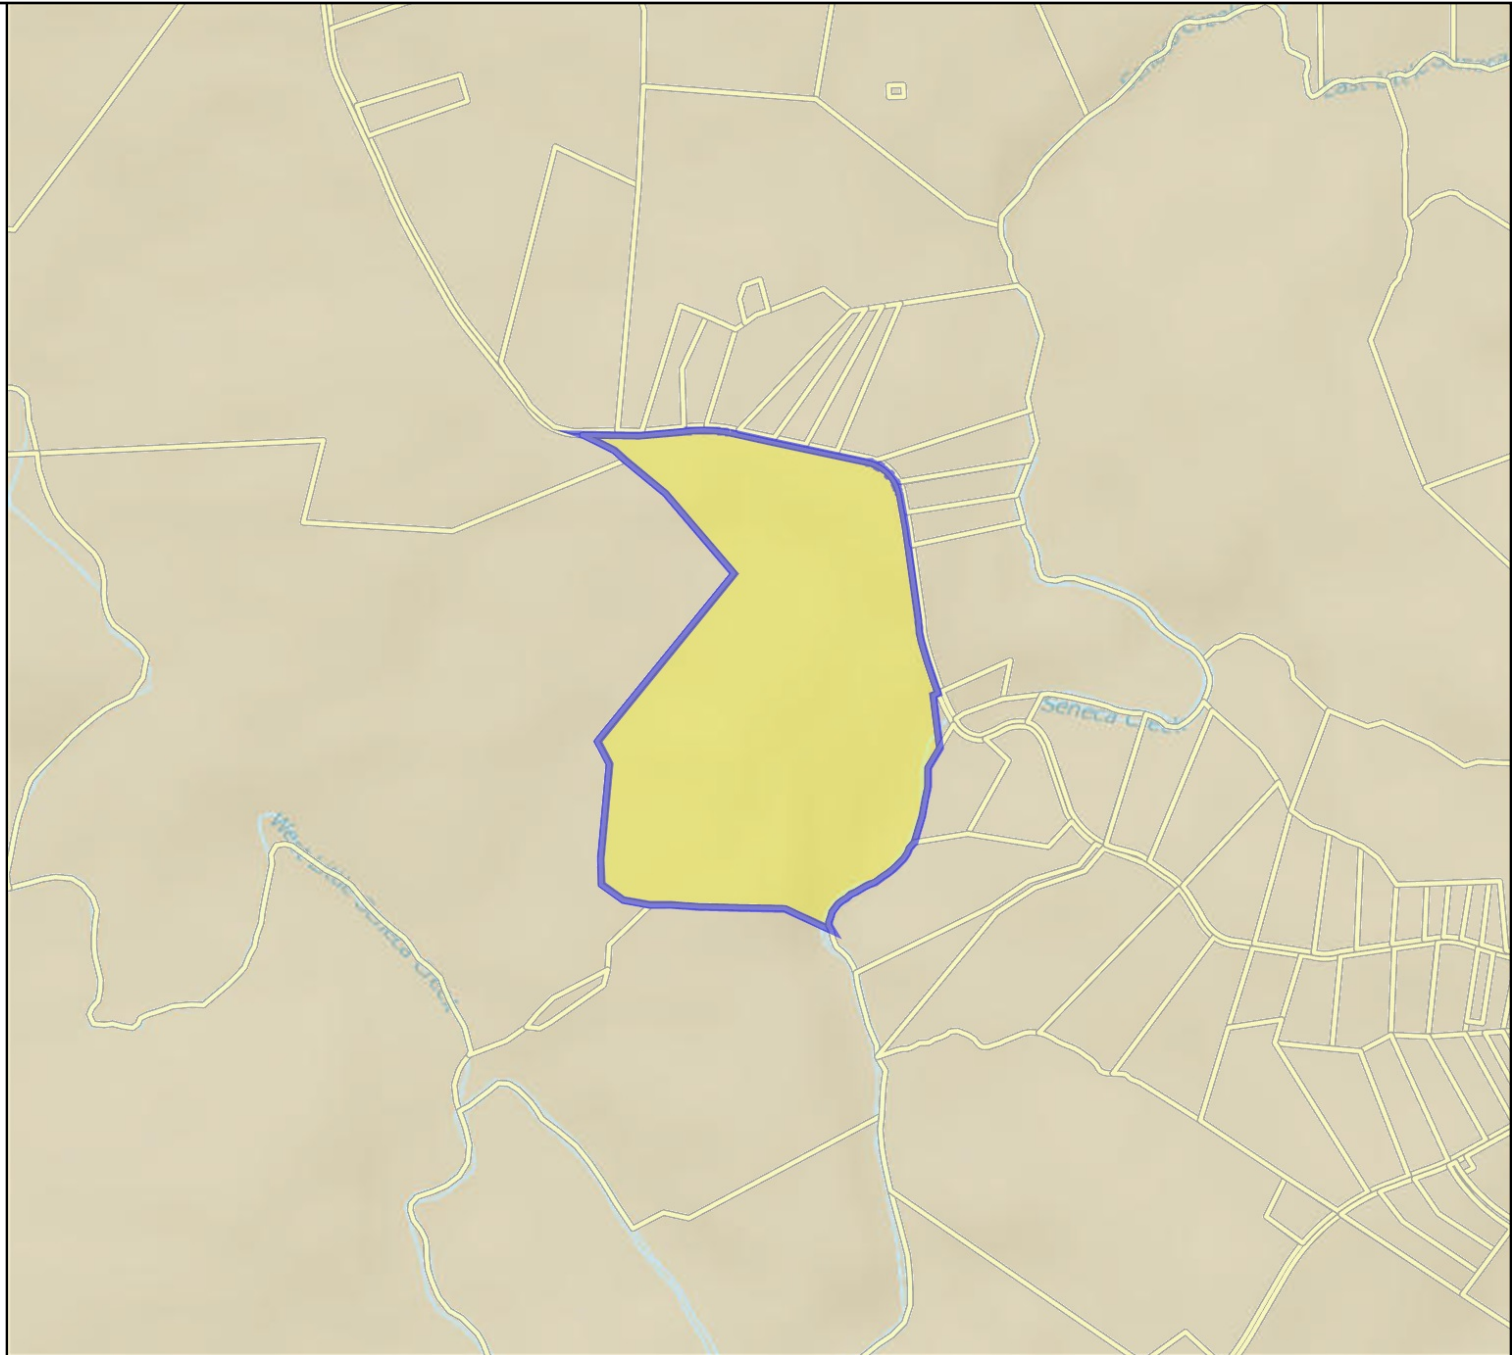

Campbell County, VA

Legend

- Street Names
- Parcels
- County Boundary
- HiddenRoadCenterline

Feet

Title: Parcels

Date: 5/10/2016

DISCLAIMER: This drawing is neither a legally recorded map nor a survey and is not intended to be used as such. The information displayed is a compilation of records, information, and data obtained from various sources, and Campbell County is not responsible for its accuracy or how current it may be.