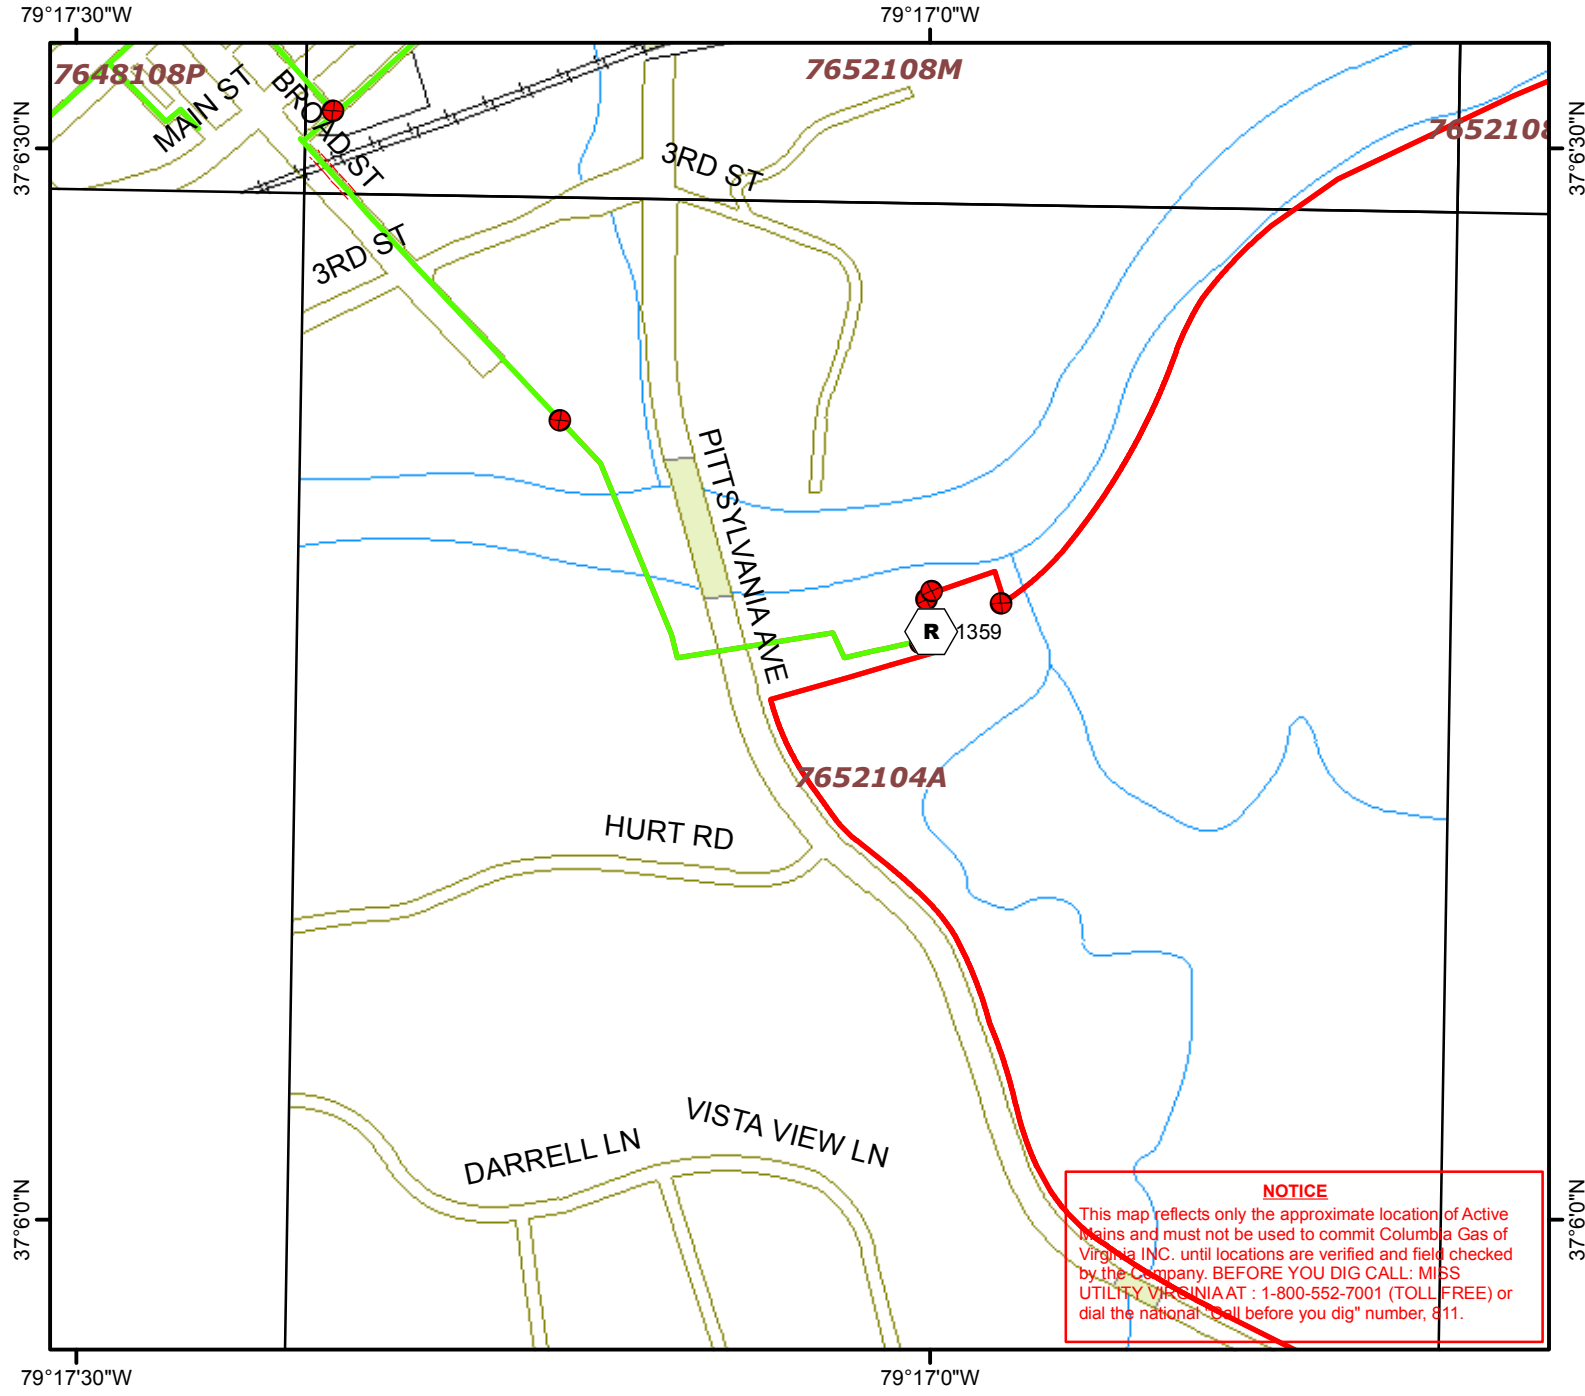

33 ricky van shelton dr, hurt va

Legend:

Gas Valve

- Closed - Critical
- ⊙ Closed - Not Critical
- ⊕ Open - Critical
- ⊖ Open - Not Critical
- ⊗ Unknown value

Gas Main by Pressure

- HP (> 60 psig)
- MP (< 10 - 60 psig)
- IP (1 - 10 psig)
- LP (< 1 psig)
- All other values
- Unknown Pressure

Gas Service

- - Steel
- - Plastic
- - Cast Iron
- - Wrought Iron
- - Fittings
- - Other
- - All other values

□ Historic Map

NOTICE

This map reflects only the approximate location of Active Mains and must not be used to commit Columbia Gas of Virginia INC. until locations are verified and field checked by the Company. BEFORE YOU DIG CALL: MISS UTILITY VIRGINIA AT : 1-800-552-7001 (TOLL FREE) or dial the national "Call before you dig" number, 811.

Prepared by:	rex parker
Date:	1/29/13
Coordinates: GCS (Lat/Long) in DMS. Datum: WGS84	